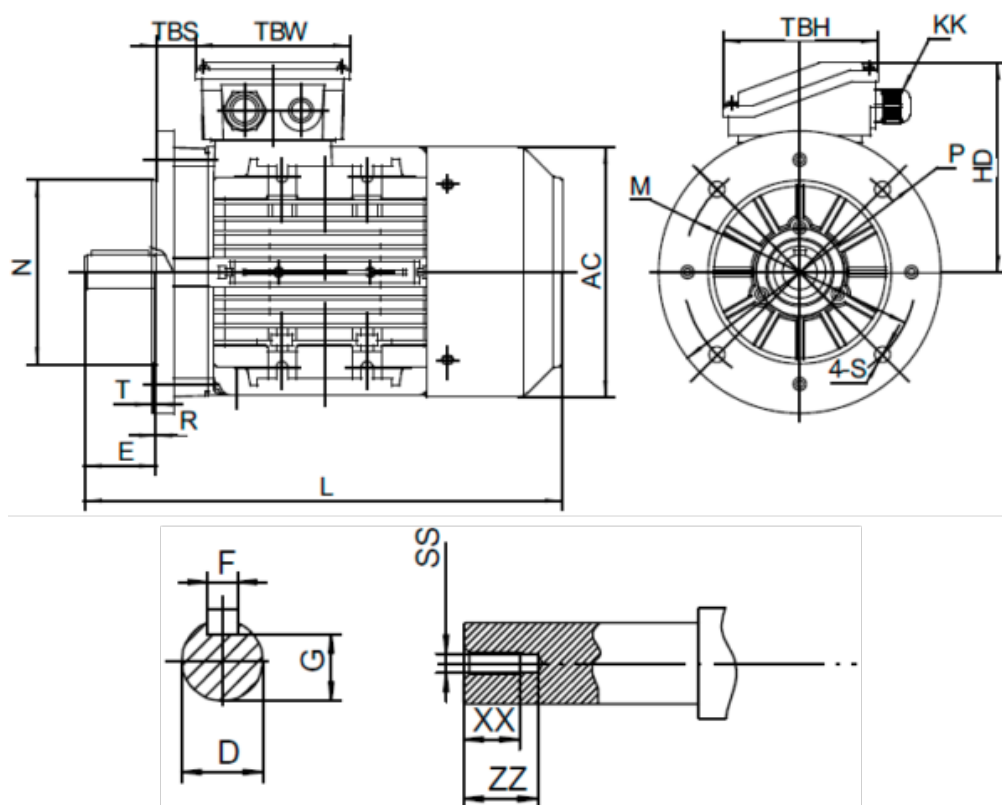

Data Sheet

Article number: 2516001104140140

Description: Kleedrive T2A 803-4 1.1kw 1400 rpm UL/CSA
3x230/400V 50HZ IP55 B5 Eff=81.4%

Measures

AA = 160	L = 304	TBH = 109
AC = Ø157	M = Ø165	TBS = 26.5
AD = 214	N = Ø130	TBW = 109
D = Ø19	P = Ø200	XX = 16
E = 40	R = 0	ZZ = 21
F = 6	S = Ø12	
G = 15.5	SS = M6	
HD = 134	T = 3.5	